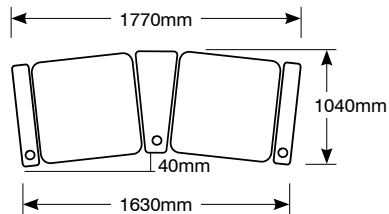

## Features

- Leather where it counts - All leather seat and arms, and leatherette back and sides.
- Fully motorised reclining mechanism.
- Modular approach - Your choice of single seat, two seater, three seater, four seater or even more.
- Each chair arm is fitted with a cup holder.
- LP Morgan Club Lounge features a two stage recline process. First stage, the foot stool extends, then stage two, the back seat reclines. When fully extended the back of the seat requires an additional 175mm of space and in front an additional 550mm of space.
- In the Club Lounge Curved series, when joining multiple seats the arm is a wedge shape to create that real in-the-round theatre experience.
- Club Lounge is also available as a straight row, for when there is not enough room to fit the curved set.
- A love seat model has been added to the range.

# Specifications for LP Morgan CineTheatre Club Lounge - Curved Configuration

If you require additional seats, custom colours or different configurations please call.

Standard combinations are often in stock (exact availability and timing will vary).

SINGLE SEATER

Product Code	Description	Colour
LPMS001B1S	Single Seat	Cocoa
LPMS002B1S	Single Seat	Crème
LPMS003B1S	Single Seat	Noir
LPMS004B1S	Single Seat	Ruby

FOUR SEATER

Product Code	Description	Colour
LPMS001B4C	Curved Four Seats	Cocoa
LPMS002B4C	Curved Four Seats	Crème
LPMS003B4C	Curved Four Seats	Noir
LPMS004B4C	Curved Four Seats	Ruby