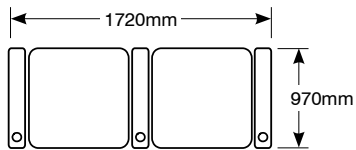

# Specifications for LP Morgan CineTheatre Club Lounge - Straight Configuration

If you require additional seats, custom colours or different configurations please call.

Standard combinations are often in stock (exact availability and timing will vary).

LOVE SEAT

Product Code	Description	Colour
LPMS001B2L	Love Seat	Cocoa
LPMS002B2L	Love Seat	Crème
LPMS003B2L	Love Seat	Noir
LPMS004B2L	Love Seat	Ruby

FOUR SEATER

Product Code	Description	Colour
LPMS001B4S	Straight Four Seats	Cocoa
LPMS002B4S	Straight Four Seats	Crème
LPMS003B4S	Straight Four Seats	Noir
LPMS004B4S	Straight Four Seats	Ruby