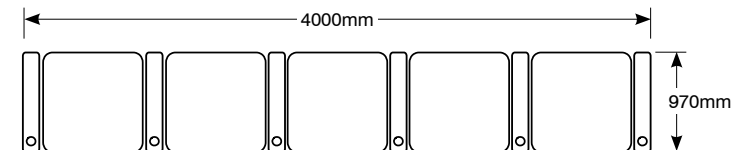

# Specifications for LP Morgan CineTheatre Club Lounge - Straight Configuration

If you require additional seats, custom colours or different configurations please call.

Standard combinations are often in stock (exact availability and timing will vary).

LOVE SEAT

Product Code	Description	Colour
LPMS001B2L	Love Seat	Cocoa
LPMS002B2L	Love Seat	Crème
LPMS003B2L	Love Seat	Noir
LPMS004B2L	Love Seat	Ruby

FOUR SEATER

Product Code	Description	Colour
LPMS001B4S	Straight Four Seats	Cocoa
LPMS002B4S	Straight Four Seats	Crème
LPMS003B4S	Straight Four Seats	Noir
LPMS004B4S	Straight Four Seats	Ruby

TWO SEATER

Product Code	Description	Colour
LPMS001B2S	Straight Two Seats	Cocoa
LPMS002B2S	Straight Two Seats	Crème
LPMS003B2S	Straight Two Seats	Noir
LPMS004B2S	Straight Two Seats	Ruby

THREE SEATER

Product Code	Description	Colour
LPMS001B3S	Straight Three Seats	Cocoa
LPMS002B3S	Straight Three Seats	Crème
LPMS003B3S	Straight Three Seats	Noir
LPMS004B3S	Straight Three Seats	Ruby