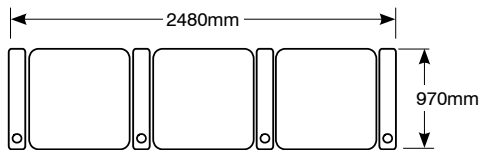

# Specifications for LP Morgan CineTheatre Club Lounge - Straight Configuration

If you require additional seats, custom colours or different configurations please call.

Standard combinations are often in stock (exact availability and timing will vary).

LOVE SEAT

Product Code	Description	Colour
LPMS001B2L	Love Seat	Cocoa
LPMS002B2L	Love Seat	Crème
LPMS003B2L	Love Seat	Noir
LPMS004B2L	Love Seat	Ruby

FOUR SEATER

Product Code	Description	Colour
LPMS001B4S	Straight Four Seats	Cocoa
LPMS002B4S	Straight Four Seats	Crème
LPMS003B4S	Straight Four Seats	Noir
LPMS004B4S	Straight Four Seats	Ruby

TWO SEATER

Product Code	Description	Colour
LPMS001B2S	Straight Two Seats	Cocoa
LPMS002B2S	Straight Two Seats	Crème
LPMS003B2S	Straight Two Seats	Noir
LPMS004B2S	Straight Two Seats	Ruby

THREE SEATER

Product Code	Description	Colour
LPMS001B3S	Straight Three Seats	Cocoa
LPMS002B3S	Straight Three Seats	Crème
LPMS003B3S	Straight Three Seats	Noir
LPMS004B3S	Straight Three Seats	Ruby