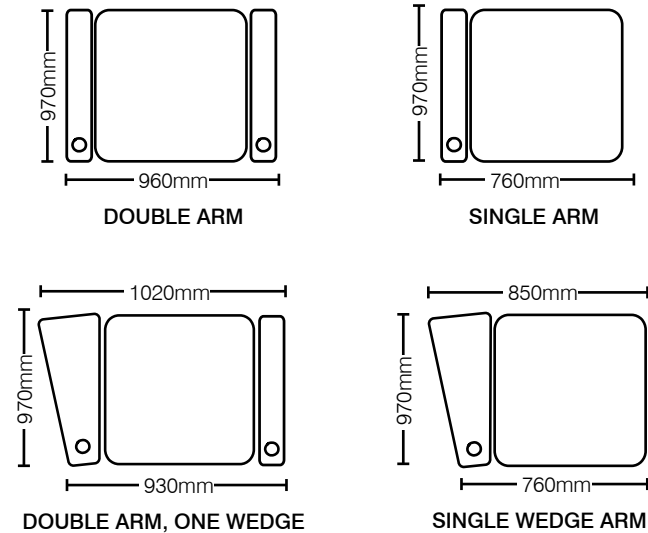

## Features

- Leather where it counts - All leather seat and arms, and leatherette back and sides.
- Fully motorised reclining mechanism.
- Modular approach - Your choice of single seat, two seater, three seater, four seater or even more.
- Each chair arm is fitted with a cup holder.
- LP Morgan Club Lounge features a two stage recline process. First stage, the foot stool extends, then stage two, the back seat reclines. When fully extended the back of the seat requires an additional 175mm of space and in front an additional 550mm of space.
- In the Club Lounge Curved series, when joining multiple seats the arm is a wedge shape to create that real in-the-round theatre experience.
- Club Lounge is also available as a straight row, for when there is not enough room to fit the curved set.
- A love seat model has been added to the range.

# Specifications for LP Morgan CineTheatre Club Lounge - Curved Configuration

If you require additional seats, custom colours or different configurations please call.

Standard combinations are often in stock (exact availability and timing will vary).