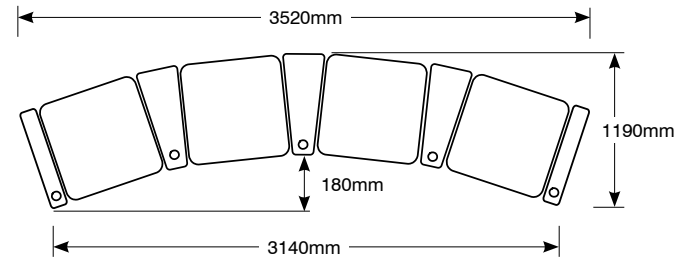

## Features

- Leather where it counts - All leather seat and arms, and leatherette back and sides.
- Fully motorised reclining mechanism.
- Modular approach - Your choice of single seat, two seater, three seater, four seater or even more.
- Each chair arm is fitted with a cup holder.
- LP Morgan Club Lounge features a two stage recline process. First stage, the foot stool extends, then stage two, the back seat reclines. When fully extended the back of the seat requires an additional 175mm of space and in front an additional 550mm of space.
- In the Club Lounge Curved series, when joining multiple seats the arm is a wedge shape to create that real in-the-round theatre experience.
- Club Lounge is also available as a straight row, for when there is not enough room to fit the curved set.
- A love seat model has been added to the range.

# Specifications for LP Morgan CineTheatre Club Lounge - Curved Configuration

If you require additional seats, custom colours or different configurations please call.

Standard combinations are often in stock (exact availability and timing will vary).

SINGLE SEATER

Product Code	Description	Colour
LPMS001B1S	Single Seat	Cocoa
LPMS002B1S	Single Seat	Crème
LPMS003B1S	Single Seat	Noir
LPMS004B1S	Single Seat	Ruby

FOUR SEATER

Product Code	Description	Colour
LPMS001B4C	Curved Four Seats	Cocoa
LPMS002B4C	Curved Four Seats	Crème
LPMS003B4C	Curved Four Seats	Noir
LPMS004B4C	Curved Four Seats	Ruby

TWO SEATER

Product Code	Description	Colour
LPMS001B2C	Curved Two Seats	Cocoa
LPMS002B2C	Curved Two Seats	Crème
LPMS003B2C	Curved Two Seats	Noir
LPMS004B2C	Curved Two Seats	Ruby

THREE SEATER

Product Code	Description	Colour
LPMS001B3C	Curved Three Seats	Cocoa
LPMS002B3C	Curved Three Seats	Crème
LPMS003B3C	Curved Three Seats	Noir
LPMS004B3C	Curved Three Seats	Ruby