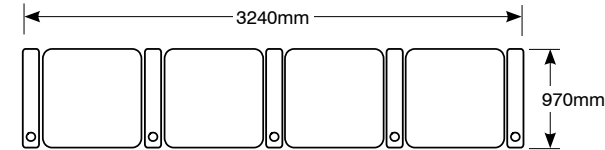

# Specifications for LP Morgan CineTheatre Club Lounge - Straight Configuration

If you require additional seats, custom colours or different configurations please call.

Standard combinations are often in stock (exact availability and timing will vary).

LOVE SEAT

Product Code	Description	Colour
LPMS001B2L	Love Seat	Cocoa
LPMS002B2L	Love Seat	Crème
LPMS003B2L	Love Seat	Noir
LPMS004B2L	Love Seat	Ruby

FOUR SEATER

Product Code	Description	Colour
LPMS001B4S	Straight Four Seats	Cocoa
LPMS002B4S	Straight Four Seats	Crème
LPMS003B4S	Straight Four Seats	Noir
LPMS004B4S	Straight Four Seats	Ruby