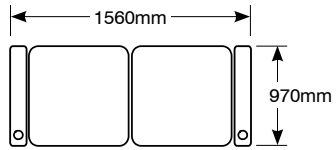

TWO SEATER

Product Code	Description	Colour
LPMS001B2C	Curved Two Seats	Cocoa
LPMS002B2C	Curved Two Seats	Crème
LPMS003B2C	Curved Two Seats	Noir
LPMS004B2C	Curved Two Seats	Ruby

THREE SEATER

Product Code	Description	Colour
LPMS001B3C	Curved Three Seats	Cocoa
LPMS002B3C	Curved Three Seats	Crème
LPMS003B3C	Curved Three Seats	Noir
LPMS004B3C	Curved Three Seats	Ruby

FIVE SEATER

Product Code	Description	Colour
LPMS001B5C	Curved Five Seats	Cocoa
LPMS002B5C	Curved Five Seats	Crème
LPMS003B5C	Curved Five Seats	Noir
LPMS004B5C	Curved Five Seats	Ruby

# Specifications for LP Morgan CineTheatre Club Lounge - Straight Configuration

If you require additional seats, custom colours or different configurations please call.

Standard combinations are often in stock (exact availability and timing will vary).