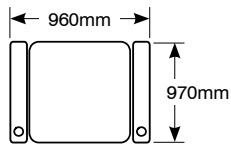

Specifications for LP Morgan CineTheatre Club Lounge - Curved Configuration

If you require additional seats, custom colours or different configurations please call.

Standard combinations are often in stock (exact availability and timing will vary).

SINGLE SEATER

Product Code	Description	Colour
LPMS001B1S	Single Seat	Cocoa
LPMS002B1S	Single Seat	Crème
LPMS003B1S	Single Seat	Noir
LPMS004B1S	Single Seat	Ruby