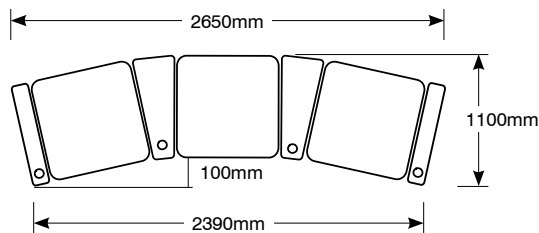

# Specifications for LP Morgan CineTheatre Club Lounge - Curved Configuration

If you require additional seats, custom colours or different configurations please call.

Standard combinations are often in stock (exact availability and timing will vary).

SINGLE SEATER

Product Code	Description	Colour
LPMS001B1S	Single Seat	Cocoa
LPMS002B1S	Single Seat	Crème
LPMS003B1S	Single Seat	Noir
LPMS004B1S	Single Seat	Ruby

FOUR SEATER

Product Code	Description	Colour
LPMS001B4C	Curved Four Seats	Cocoa
LPMS002B4C	Curved Four Seats	Crème
LPMS003B4C	Curved Four Seats	Noir
LPMS004B4C	Curved Four Seats	Ruby

TWO SEATER

Product Code	Description	Colour
LPMS001B2C	Curved Two Seats	Cocoa
LPMS002B2C	Curved Two Seats	Crème
LPMS003B2C	Curved Two Seats	Noir
LPMS004B2C	Curved Two Seats	Ruby

THREE SEATER

Product Code	Description	Colour
LPMS001B3C	Curved Three Seats	Cocoa
LPMS002B3C	Curved Three Seats	Crème
LPMS003B3C	Curved Three Seats	Noir
LPMS004B3C	Curved Three Seats	Ruby