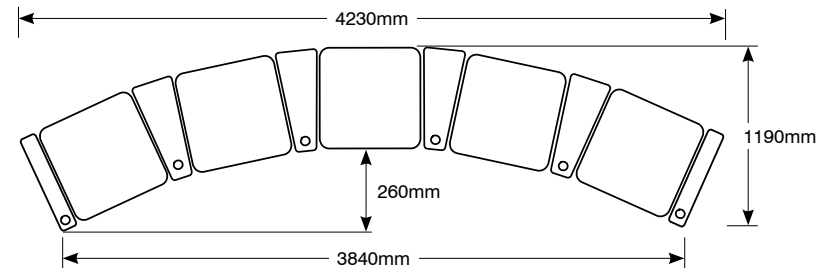

## Features

- Leather where it counts - All leather seat and arms, and leatherette back and sides.
- Fully motorised reclining mechanism.
- Modular approach - Your choice of single seat, two seater, three seater, four seater or even more.
- Each chair arm is fitted with a cup holder.
- LP Morgan Club Lounge features a two stage recline process. First stage, the foot stool extends, then stage two, the back seat reclines. When fully extended the back of the seat requires an additional 175mm of space and in front an additional 550mm of space.
- In the Club Lounge Curved series, when joining multiple seats the arm is a wedge shape to create that real in-the-round theatre experience.
- Club Lounge is also available as a straight row, for when there is not enough room to fit the curved set.
- A love seat model has been added to the range.

# Specifications for LP Morgan CineTheatre Club Lounge - Curved Configuration

If you require additional seats, custom colours or different configurations please call.

Standard combinations are often in stock (exact availability and timing will vary).

SINGLE SEATER

Product Code	Description	Colour
LPMS001B1S	Single Seat	Cocoa
LPMS002B1S	Single Seat	Crème
LPMS003B1S	Single Seat	Noir
LPMS004B1S	Single Seat	Ruby

FOUR SEATER

Product Code	Description	Colour
LPMS001B4C	Curved Four Seats	Cocoa
LPMS002B4C	Curved Four Seats	Crème
LPMS003B4C	Curved Four Seats	Noir
LPMS004B4C	Curved Four Seats	Ruby

TWO SEATER

Product Code	Description	Colour
LPMS001B2C	Curved Two Seats	Cocoa
LPMS002B2C	Curved Two Seats	Crème
LPMS003B2C	Curved Two Seats	Noir
LPMS004B2C	Curved Two Seats	Ruby

THREE SEATER

Product Code	Description	Colour
LPMS001B3C	Curved Three Seats	Cocoa
LPMS002B3C	Curved Three Seats	Crème
LPMS003B3C	Curved Three Seats	Noir
LPMS004B3C	Curved Three Seats	Ruby