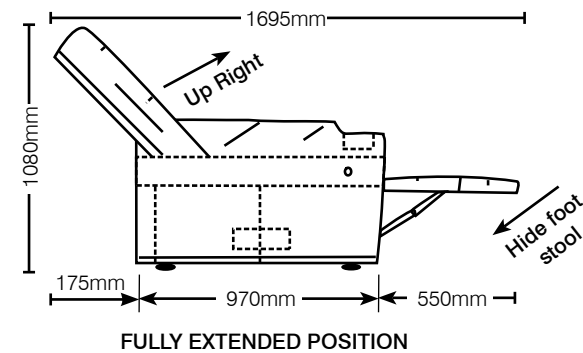

## Features

- Leather where it counts - All leather seat and arms, and leatherette back and sides.
- Fully motorised reclining mechanism.
- Modular approach - Your choice of single seat, two seater, three seater, four seater or even more.
- Each chair arm is fitted with a cup holder.
- LP Morgan Club Lounge features a two stage recline process. First stage, the foot stool extends, then stage two, the back seat reclines. When fully extended the back of the seat requires an additional 175mm of space and in front an additional 550mm of space.
- In the Club Lounge Curved series, when joining multiple seats the arm is a wedge shape to create that real in-the-round theatre experience.
- Club Lounge is also available as a straight row, for when there is not enough room to fit the curved set.
- A love seat model has been added to the range.

# Specifications for LP Morgan CineTheatre Club Lounge - Curved Configuration

If you require additional seats, custom colours or different configurations please call.

Standard combinations are often in stock (exact availability and timing will vary).